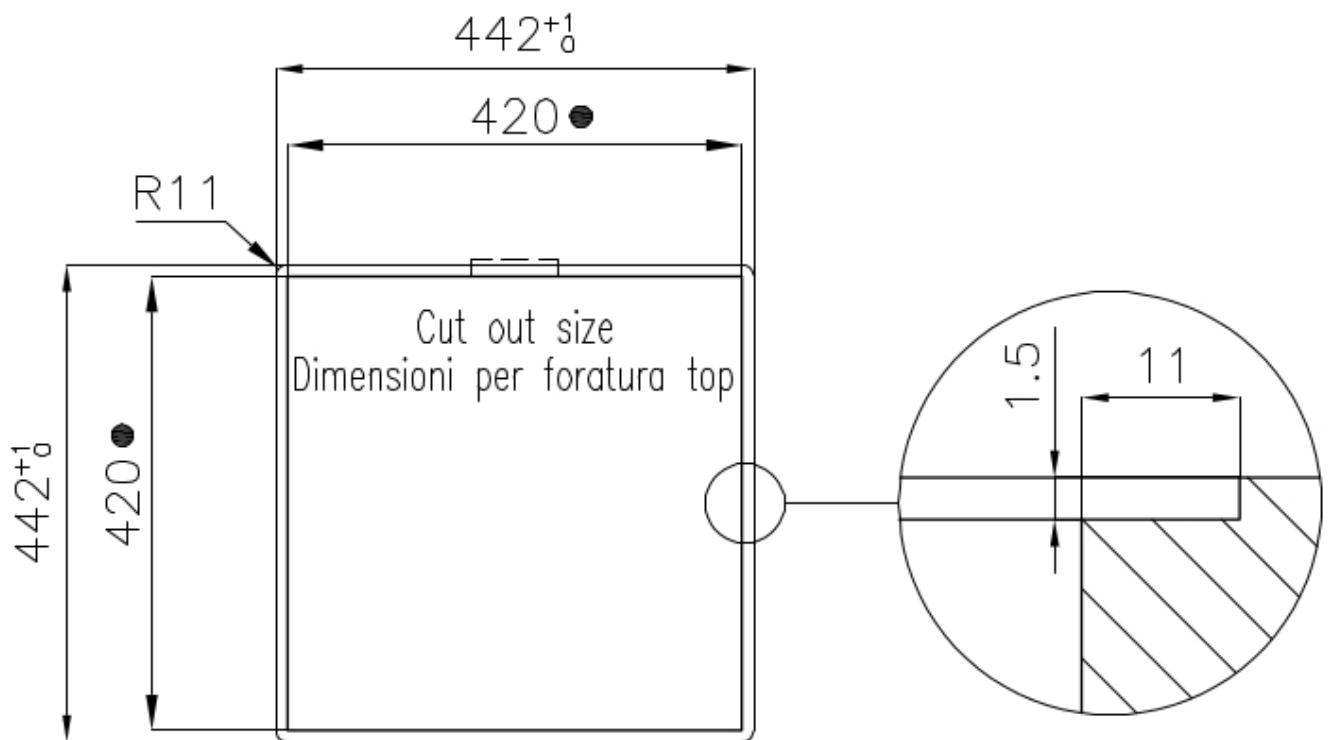

Intaglio per il troppo-pieno
Recess for housing the over-flow

- Built-in cut out for FTS – Foratura per installazione FTS

GALLERY