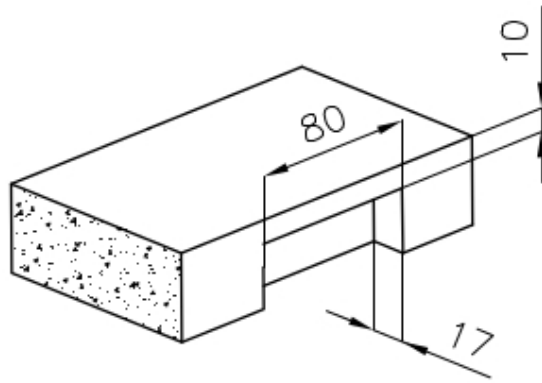

Intaglio per il troppo-pieno
Recess for housing the over-flow